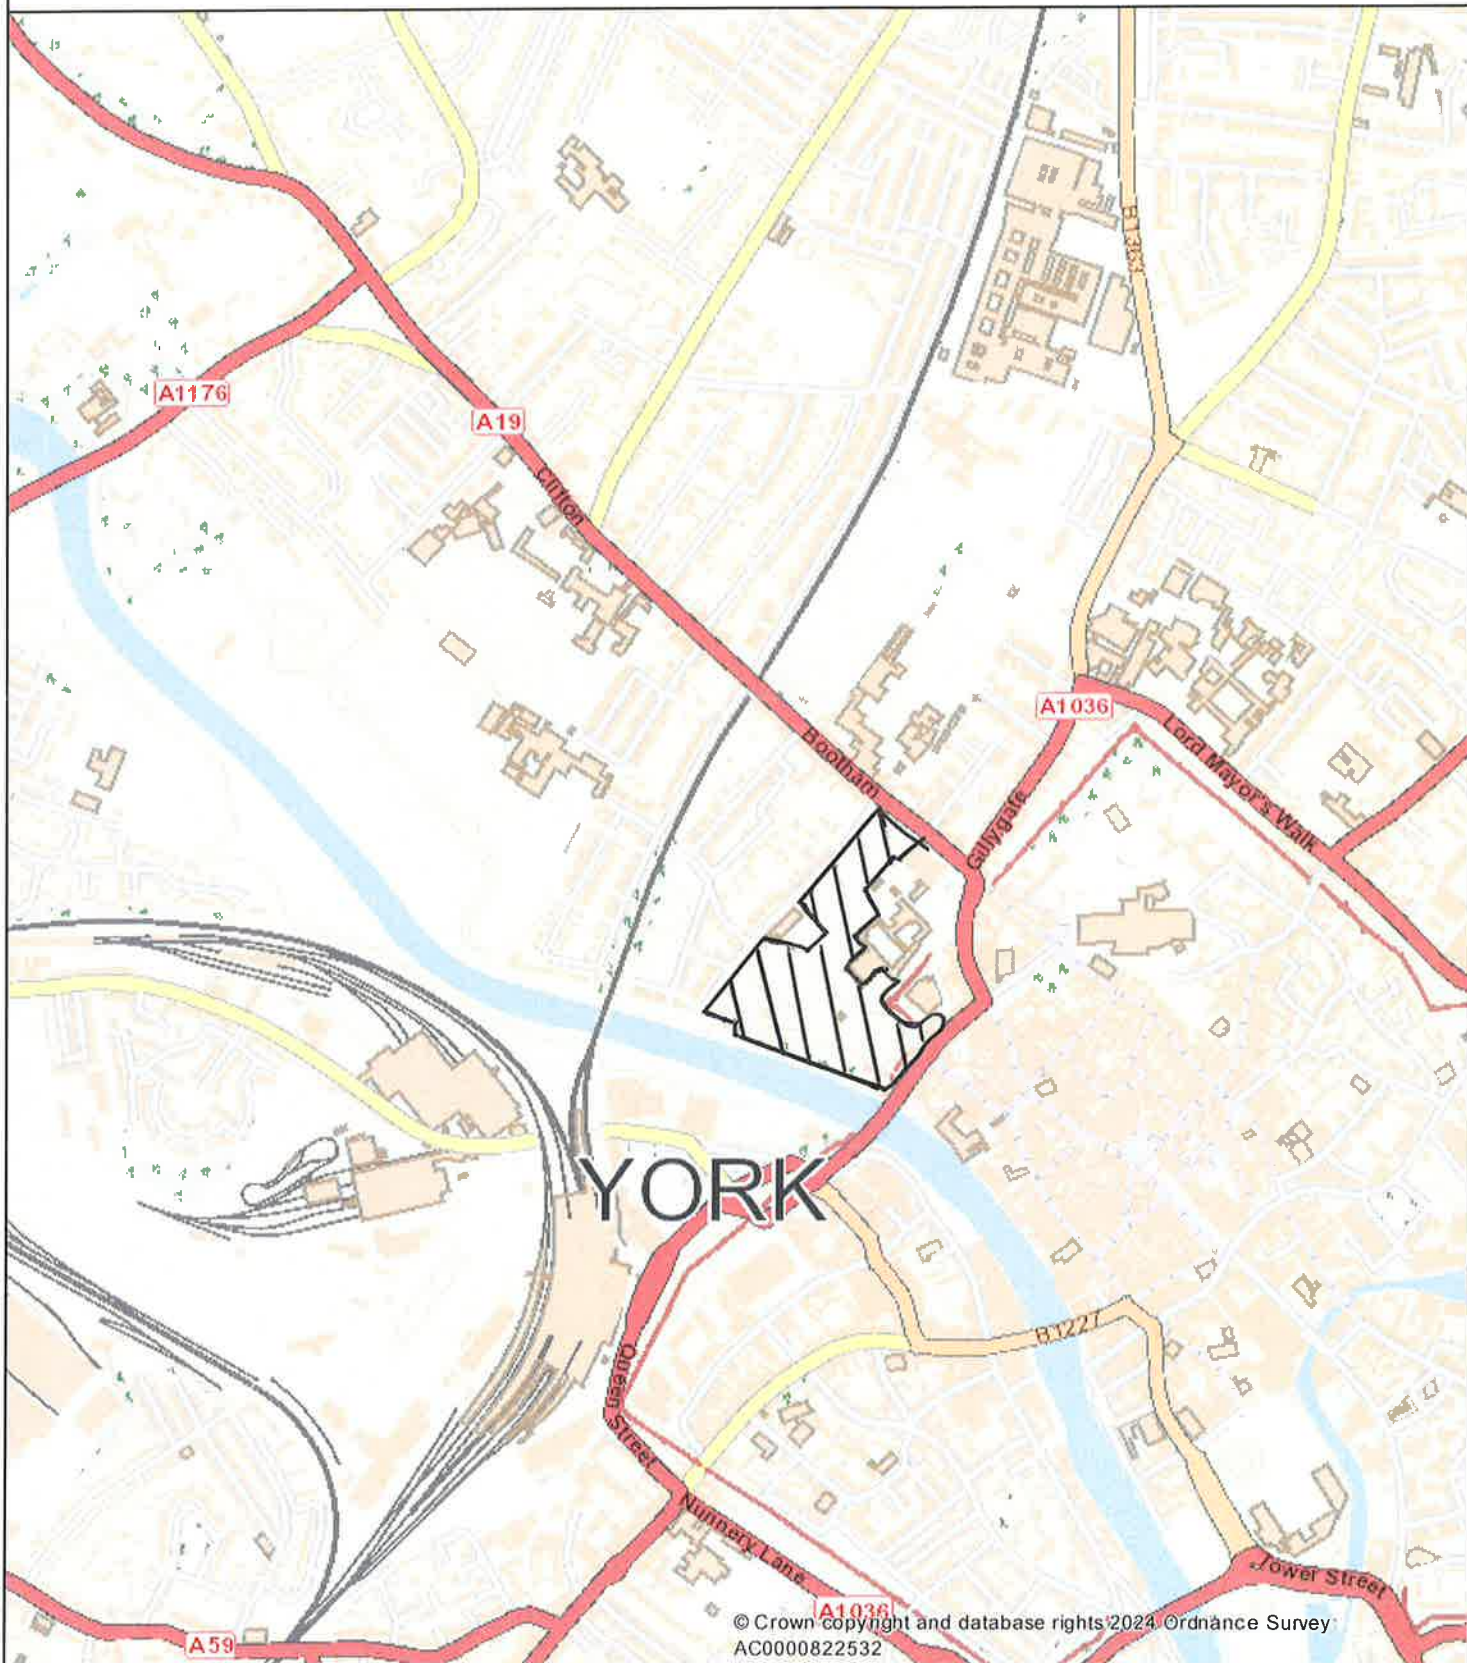

Map of area

Date: 03 Sep 2024
Author: City of York Council
Scale: 1:10,000

Map of area

© Crown copyright and database rights 2024 Ordnance Survey
AC0000822532

Date: 03 Sep 2024

Author: City of York Council

Scale: 1:2,500