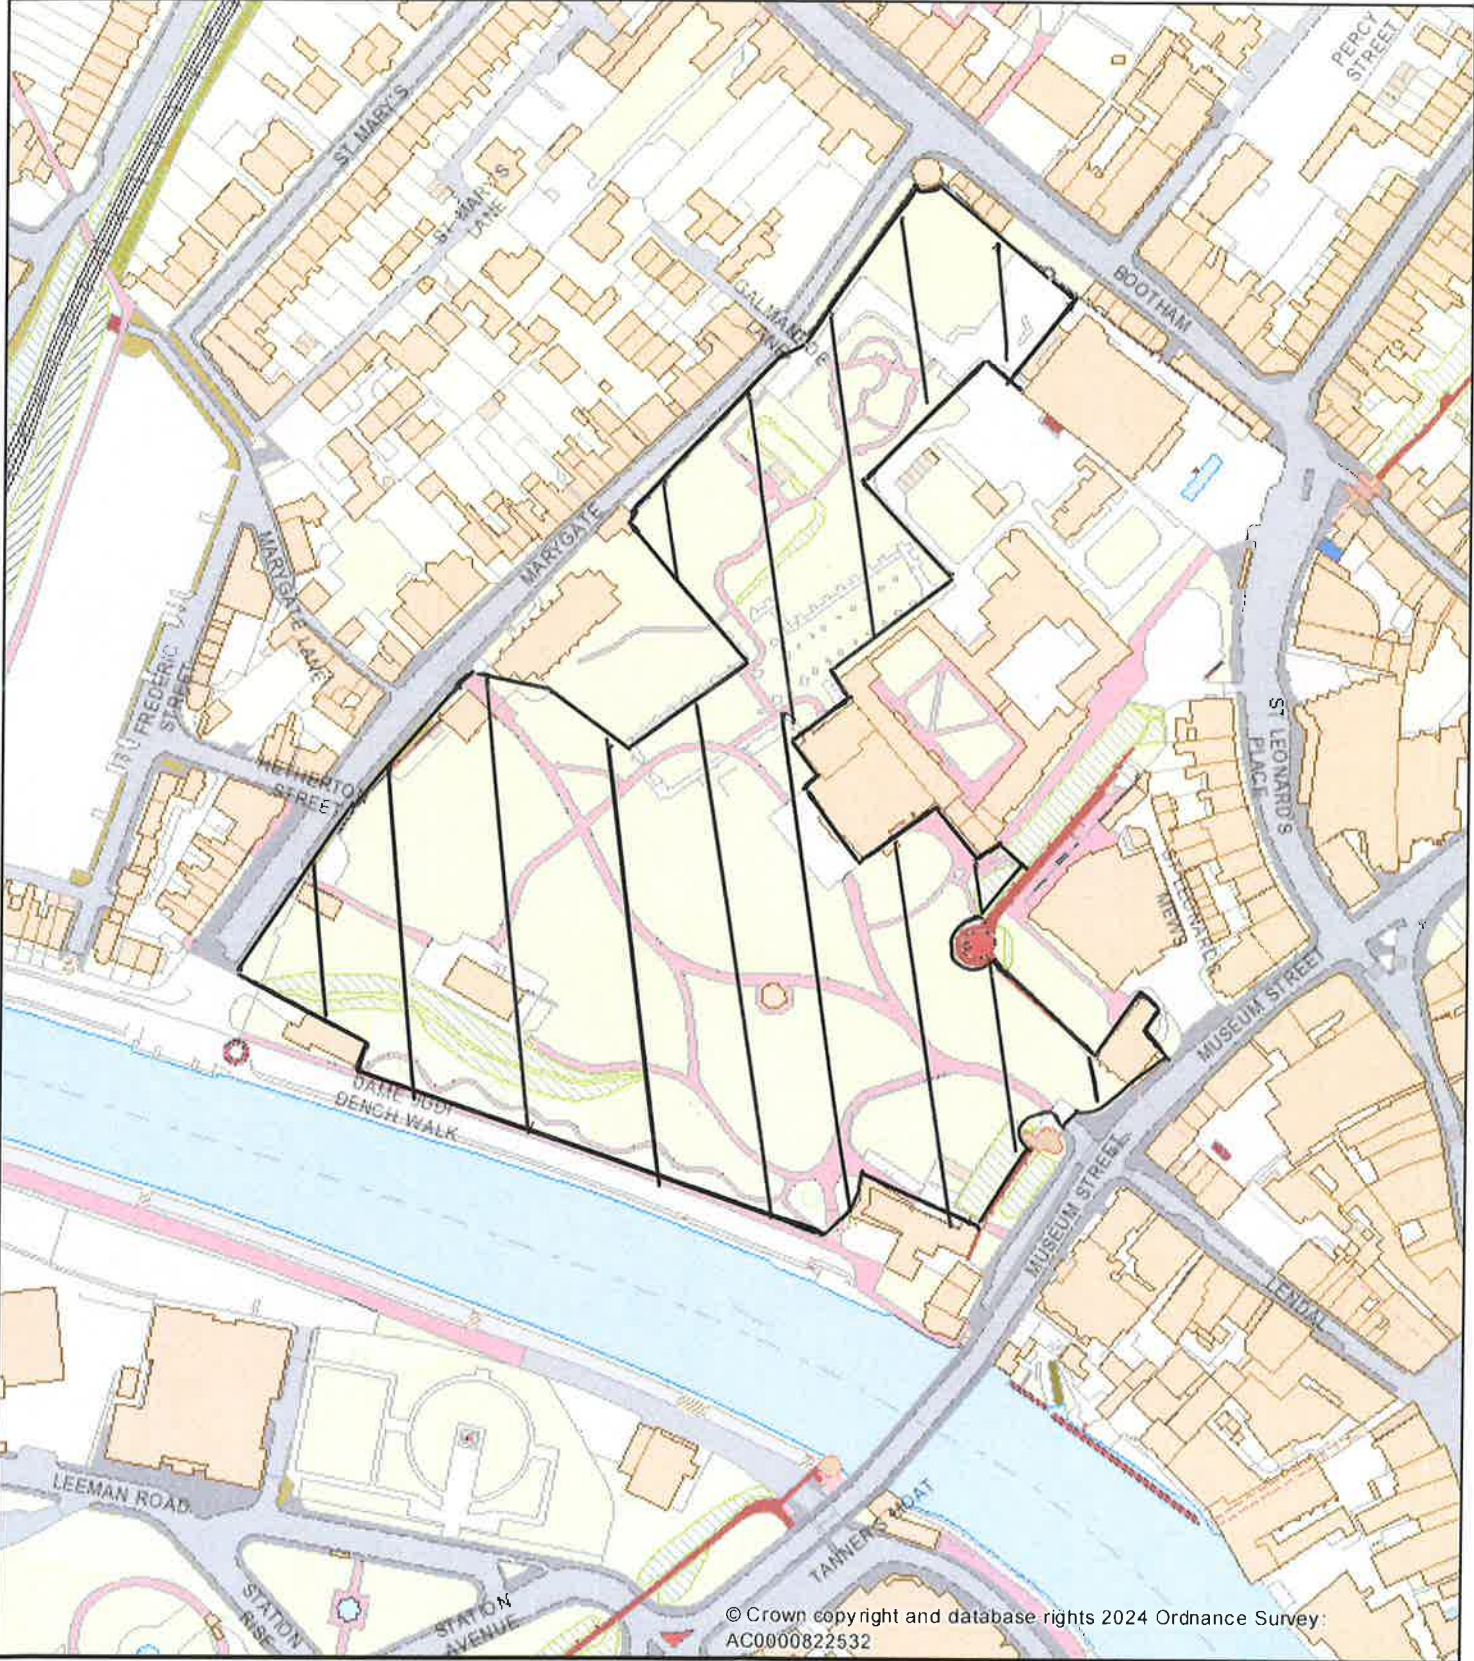

Map of area

Date: 03 Sep 2024
Author: City of York Council
Scale: 1:10,000

Map of area

© Crown copyright and database rights 2024 Ordnance Survey
AC0000822532

Date: 03 Sep 2024

Author: City of York Council

Scale: 1:2,500